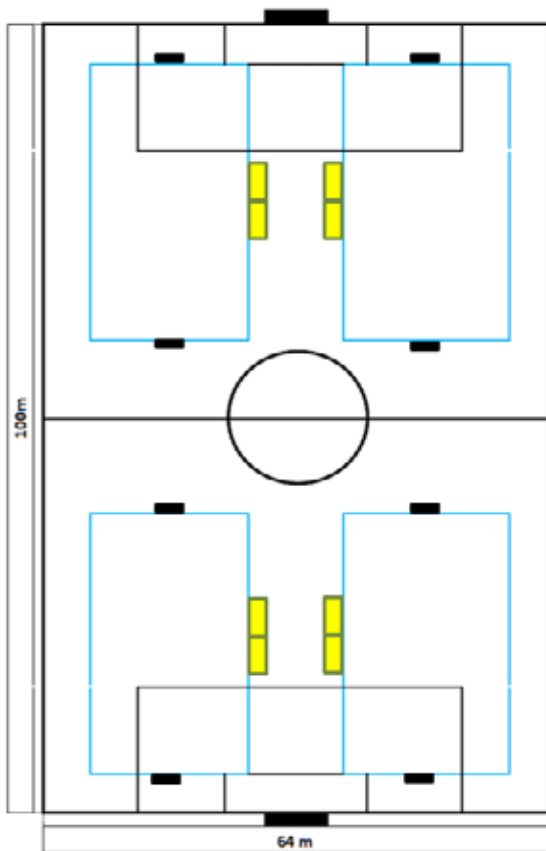

Empfehlung: (Basis 100m x 64m)
Recommandation: (base 100 m x 64m)
Raccomandazione: (base 100 m x 64m)

Variante 1